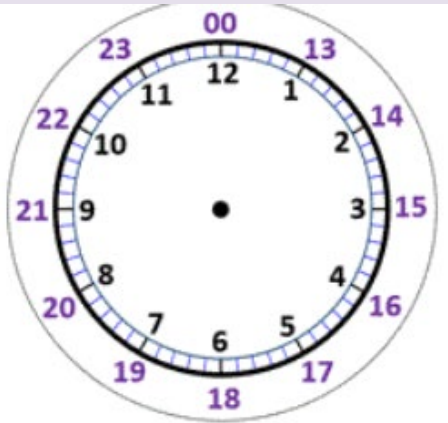

12 hour and 24 hour times

24 hour time

a.m. – morning
midnight to midday

p.m. – afternoon
midday to midnight

midnight
12:00 am
0:00

noon or
midday
12:00

60 minutes in 1 hour

60 seconds in 1 minute

24 hours in 1 day

7 days in 1 week

52 weeks in 1 year

12 months in 1 year

365 days in 1 year

366 days in a leap year

Number of days per
month

January	31
February	28
March	31
April	30
May	31
June	30
July	31
August	31
September	30
October	31
November	30
December	31

12 hour and 24 hour times

12 hour time a.m. p.m.
24 hour time
midnight
midday noon
analogue clock – has moving hands and numbers 1 to 12
digital clock – has digits showing the hour and minutes
Roman numerals –
1 2 3 4 5 6 I II III IV V VI
7 8 9 10 11 12 VII VIII IX X XI XII